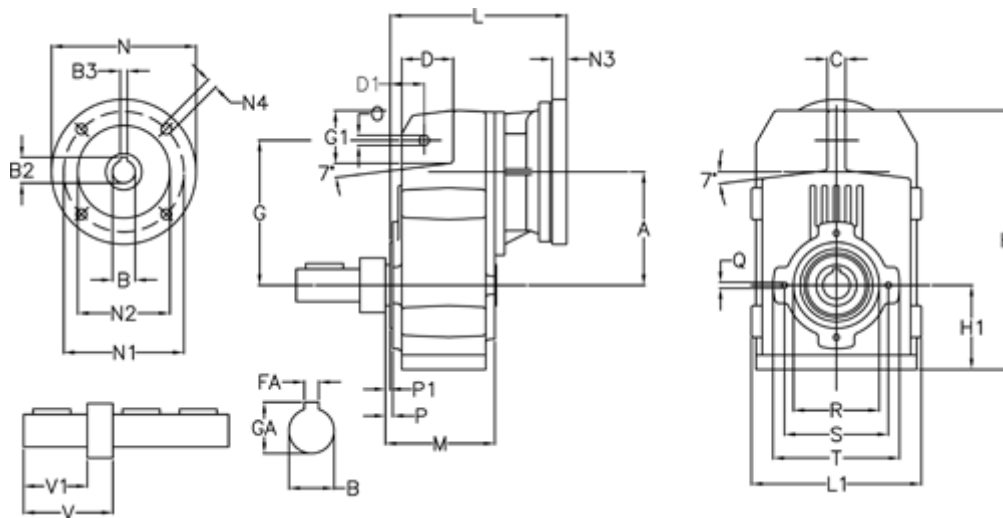

Article number: 29560503001240
 Description: Shaft mounted gear
 A512R-30-P100B5

Measures

A = 211.30	FA = 14	M = 163.0	Q = M12x19
B = 50	G = 278	N = 250	R = 180
B1 = 28	G1 = 105.5	N1 = 215	S = 215
B2 = 31.3	GA = 53.5	N2 = 180	T = 250
B3 = 8	H = 479.0	N4 = M12x16	V = 146.5
C = 20	H1 = 144.0	O = 22	V1 = 100
D = 93.5	L = 297.5	P = 8.5	
D1 = 65.0	L1 = 273	P1 = 4.5	